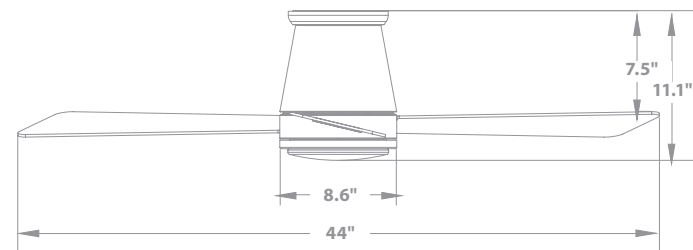

TITLE 24
California Energy Commission
TITLE 20
California Energy Commission
DC
MOTOR

44" Hug

ENERGY GUIDE

Standard	High Speed	Weighted Average
Electricity	20 W	16 W
Airflow	3619 CFM	2187 CFM
Energy Costs*	-	$5 yr
Efficiency	-	133 CFM/W

* Estimated annual energy cost based on $0.12 per kWh and 6.4 hours use per day.

52" Hug

ENERGY GUIDE

Standard	High Speed	Weighted Average
Electricity	25 W	20 W
Airflow	4469 CFM	2793 CFM
Energy Costs*	-	$6 yr
Efficiency	-	142 CFM/W

* Estimated annual energy cost based on $0.12 per kWh and 6.4 hours use per day.