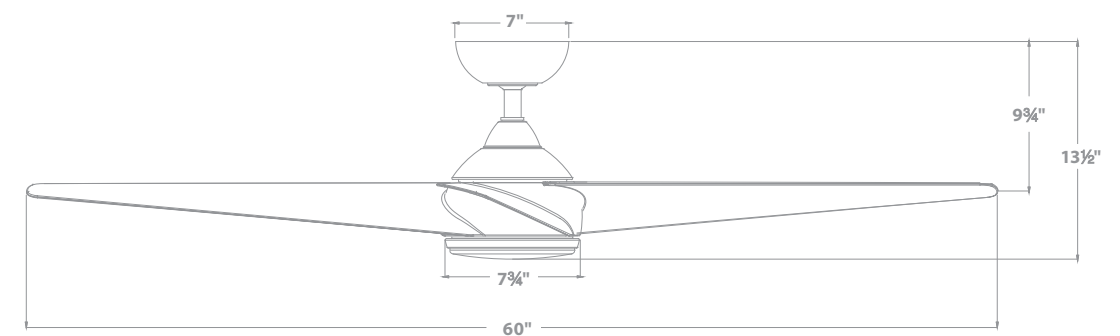

60" Viper

ENERGY GUIDE

Standard	High Speed	Weighted Average
Electricity	27 W	20 W
Airflow	5501 CFM	3919 CFM
Energy Costs*	-	$6 yr
Efficiency	-	194 CFM/W

* Estimated annual energy cost based on $0.12 per kWh and 6.4 hours use per day.