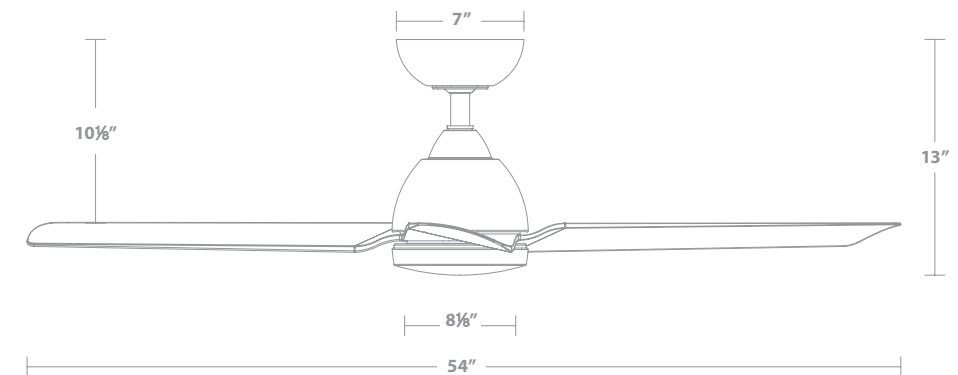

F-001-BA
Brushed Aluminum/Titanium Silver
*Shown with luminaire cover

54" Mocha

ENERGY GUIDE

	Standard	High Speed	Weighted Average
Electricity		36 W	20 W
Airflow		6872 CFM	4633 CFM
Energy Costs*		-	$6 yr
Efficiency		-	231 CFM/W

* Estimated annual energy cost based on $0.12 per kWh and 6.4 hours use per day.