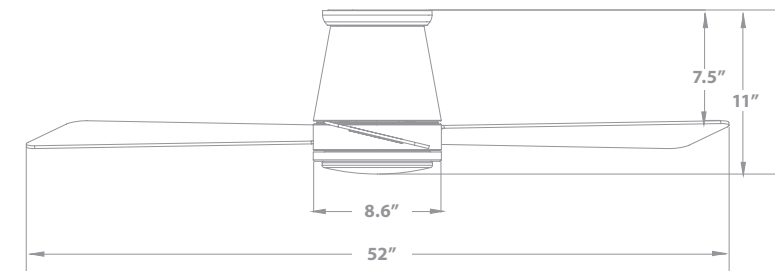

52" Hug

ENERGY GUIDE

Standard	High Speed	Weighted Average
Electricity	25 W	20 W
Airflow	4469 CFM	2793 CFM
Energy Costs*	-	$6 yr
Efficiency	-	142 CFM/W

* Estimated annual energy cost based on $0.12 per kWh and 6.4 hours use per day.