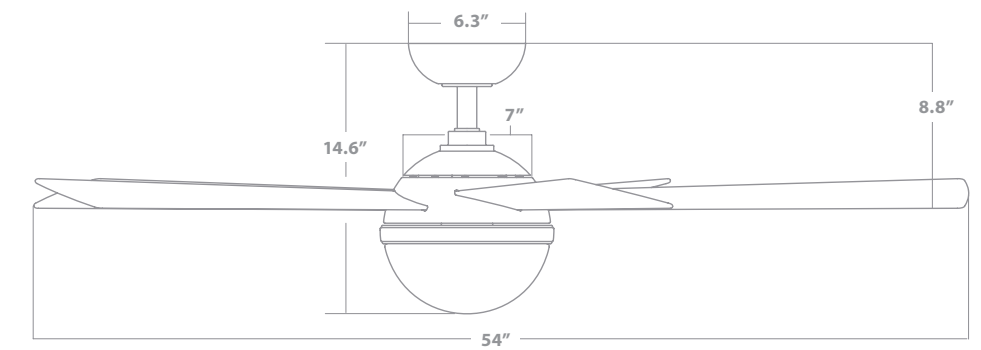

54" Eclipse

ENERGY GUIDE

Standard	High Speed	Weighted Average
Electricity	36 W	25 W
Airflow	5106 CFM	3263 CFM
Energy Costs*	-	$7 yr
Efficiency	133 CFM/W	133 CFM/W

* Estimated annual energy cost based on $0.12 per kWh and 6.4 hours use per day.