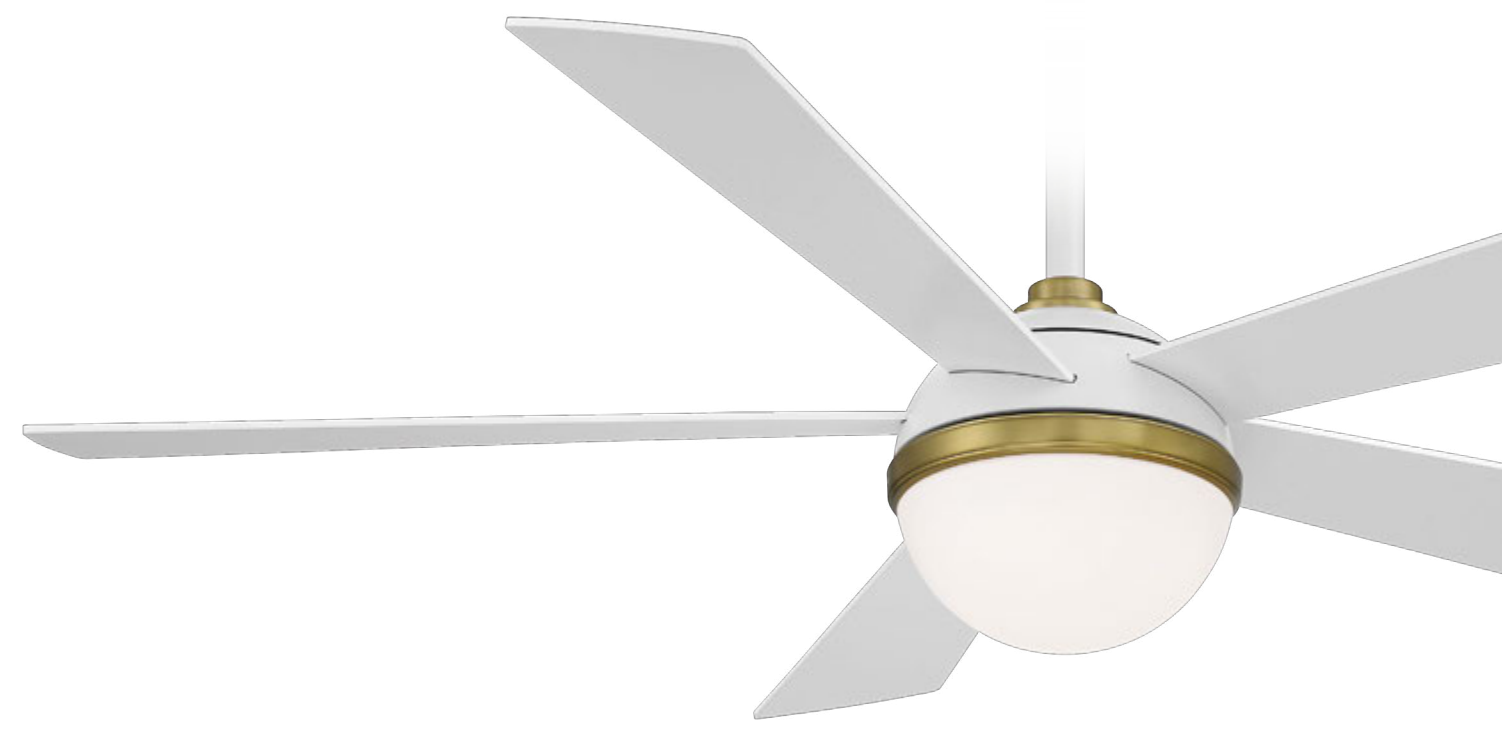

F-053L-BN/MB
Soft Brass/Matte White

54" Eclipse

ENERGY GUIDE

Standard	High Speed	Weighted Average
Electricity	36 W	25 W
Airflow	5106 CFM	3263 CFM
Energy Costs*	-	$7 yr
Efficiency	133 CFM/W	133 CFM/W

* Estimated annual energy cost based on $0.12 per kWh and 6.4 hours use per day.