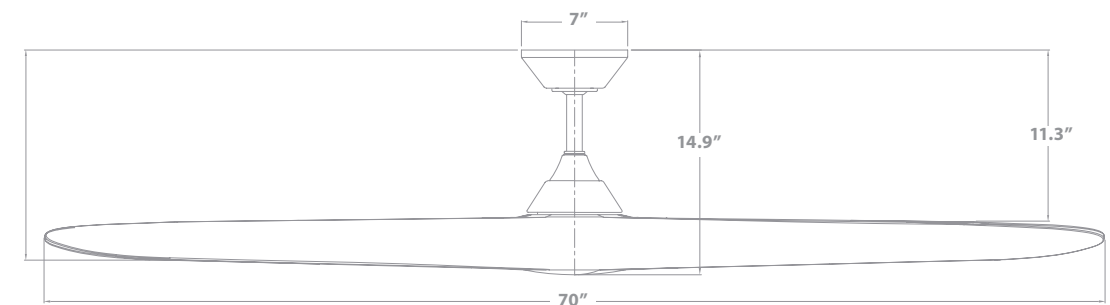

70" Malibu

ENERGY GUIDE

Standard	High Speed	Weighted Average
Electricity	25 W	37 W
Airflow	7749 CFM	5364 CFM
Energy Costs*	-	$7 yr
Efficiency	-	210 CFM/W

* Estimated annual energy cost based on $0.12 per kWh and 6.4 hours use per day.