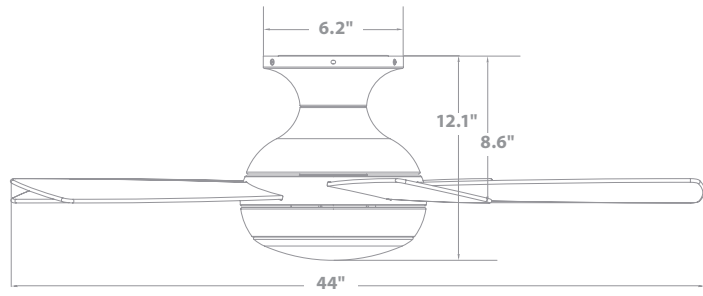

44" Odyssey

ENERGY GUIDE		
Standard	High Speed	Weighted Average
Electricity	22 W	18 W
Airflow	3517 CFM	2132 CFM
Energy Costs*	-	$5 yr
Efficiency	-	121 CFM/W

* Estimated annual energy cost based on $0.12 per kWh and 6.4 hours use per day.

52" Odyssey

ENERGY GUIDE		
Standard	High Speed	Weighted Average
Electricity	31 W	23 W
Airflow	4782 CFM	2999 CFM
Energy Costs*	-	$6 yr
Efficiency	-	132 CFM/W

* Estimated annual energy cost based on $0.12 per kWh and 6.4 hours use per day.