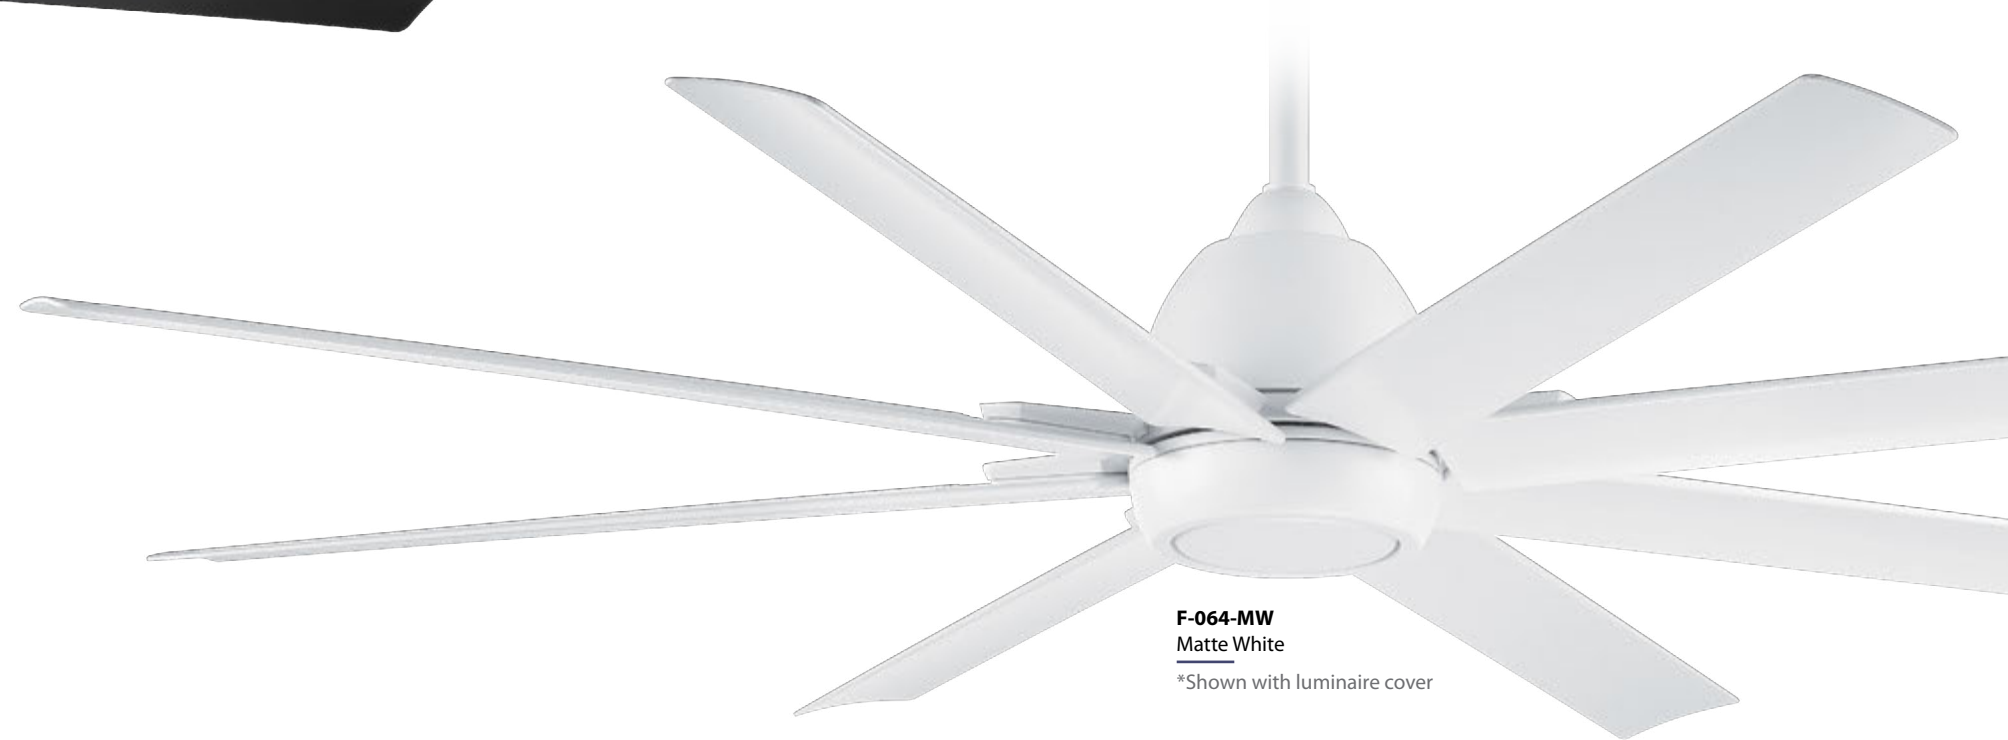

BLUETOOTH REMOTE CONTROL

OPTIONAL BLUETOOTH WALL CONTROL

RC20-WT
 Included with each fan
 6 speeds
 ON/OFF

WC20-WT
 Optional with each fan
 6 speeds
 ON/OFF

F-064L-MB
Matte Black

F-064-MW
Matte White
*Shown with luminaire cover