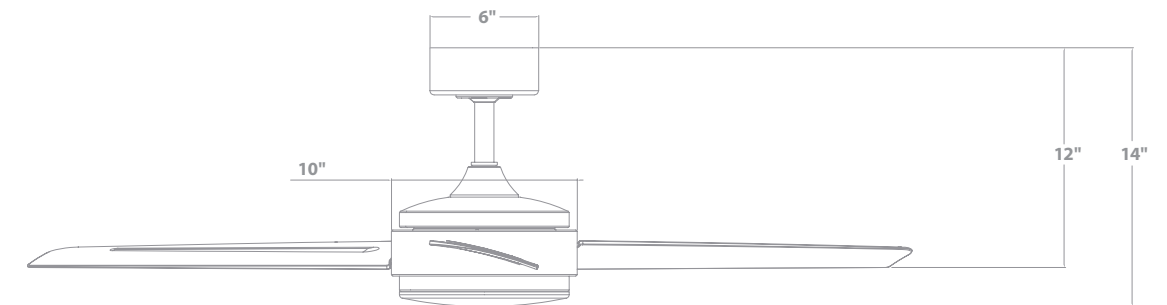

54" Mod

ENERGY GUIDE

Standard	High Speed	Weighted Average
Electricity	24 W	17 W
Airflow	6817 CFM	4643 CFM
Energy Costs*	-	$5 yr
Efficiency	-	266 CFM/W

* Estimated annual energy cost based on $0.12 per kWh and 6.4 hours use per day.