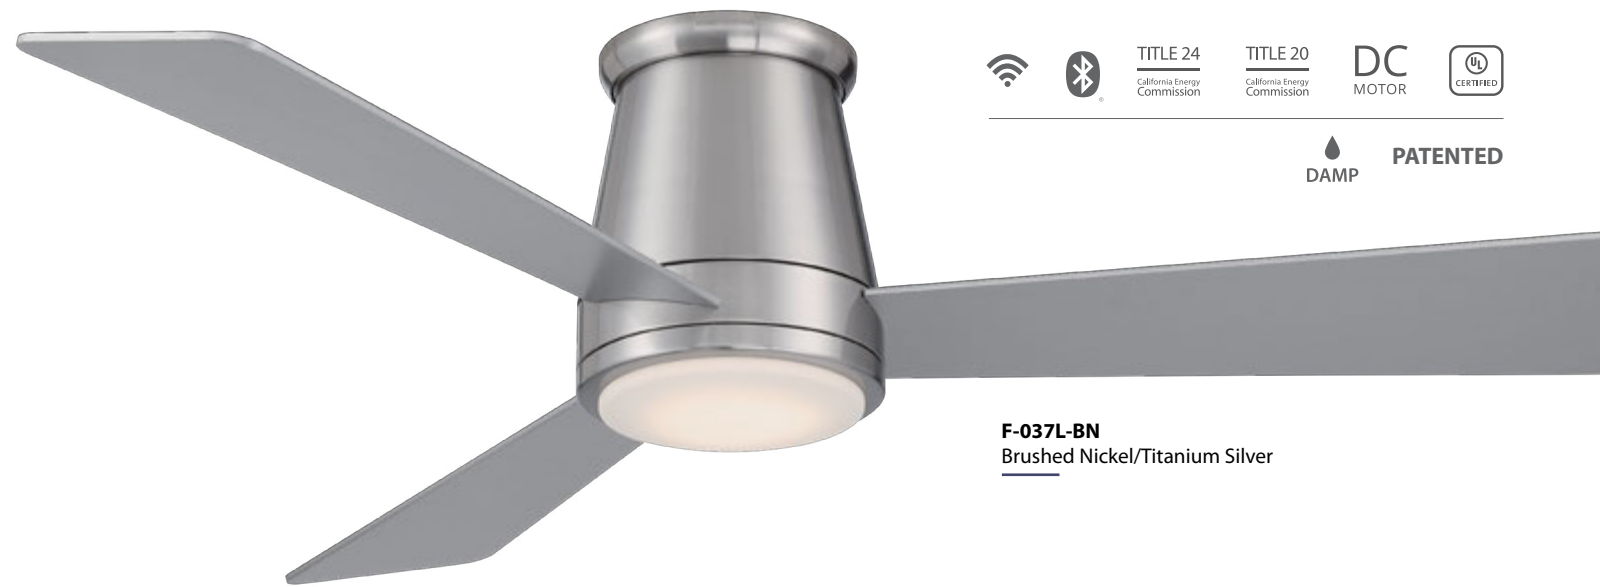

TITLE 24
California Energy Commission
TITLE 20
California Energy Commission
DC
MOTOR

F-037L-BN
Brushed Nickel/Titanium Silver