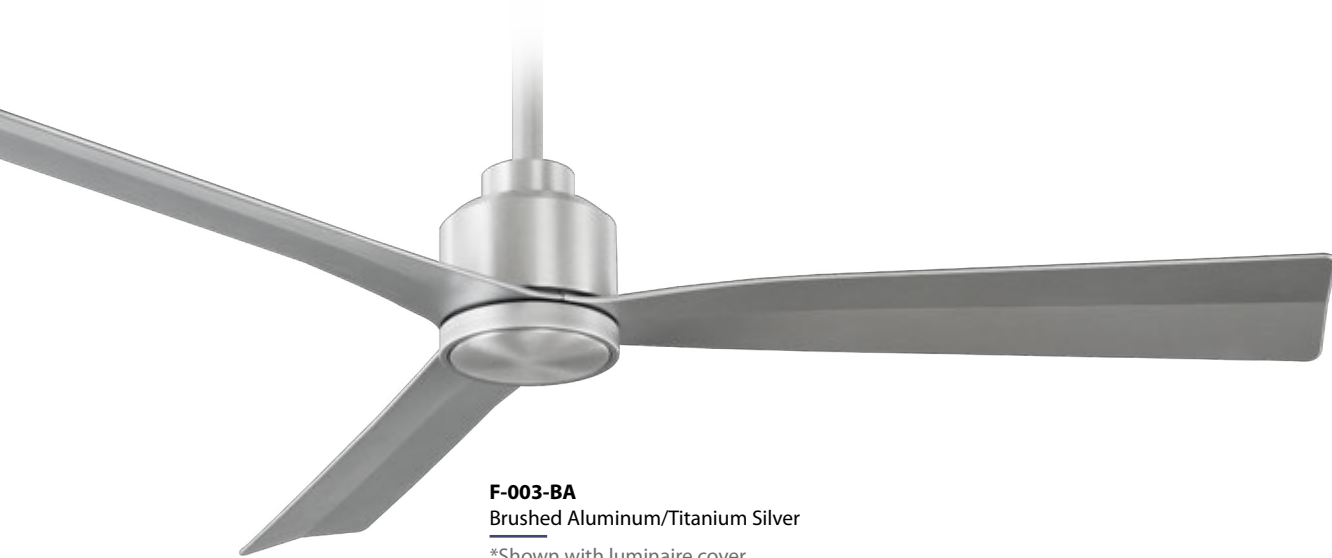

*Shown with luminaire cover