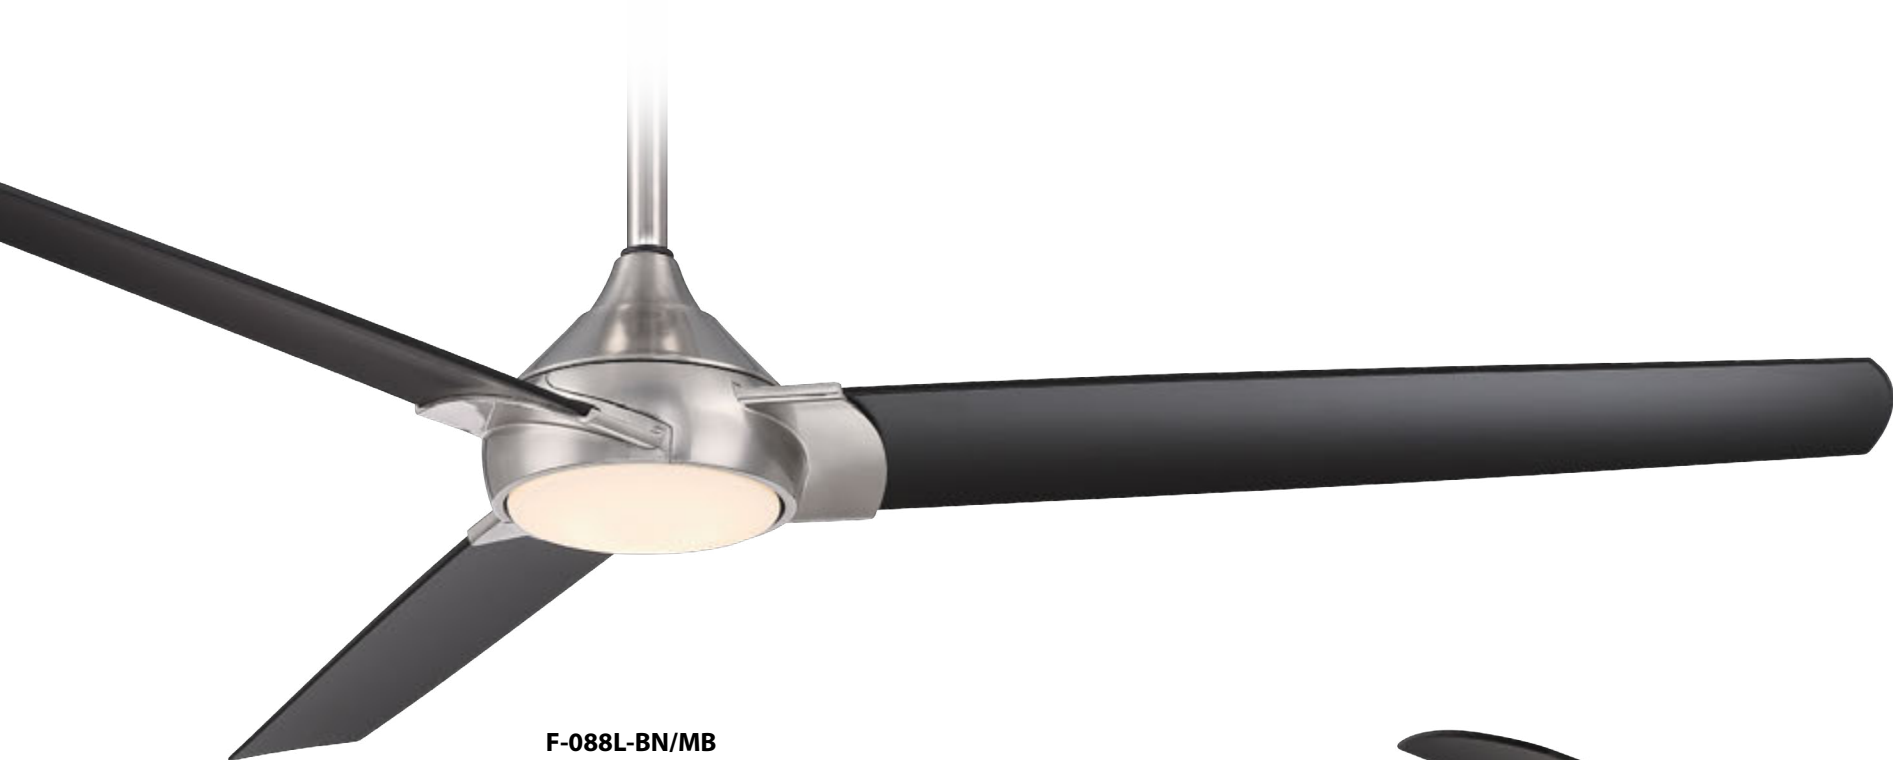

BLUETOOTH REMOTE CONTROL

RC20-WT
 Included with each fan
 6 speeds
 ON/OFF

OPTIONAL BLUETOOTH WALL CONTROL

WC20-WT
 Optional with each fan
 6 speeds
 ON/OFF

F-088L-BN/MB
Brushed Nickel/Matte Black

F-088L-SB/MB
Soft Brass/Matte Black