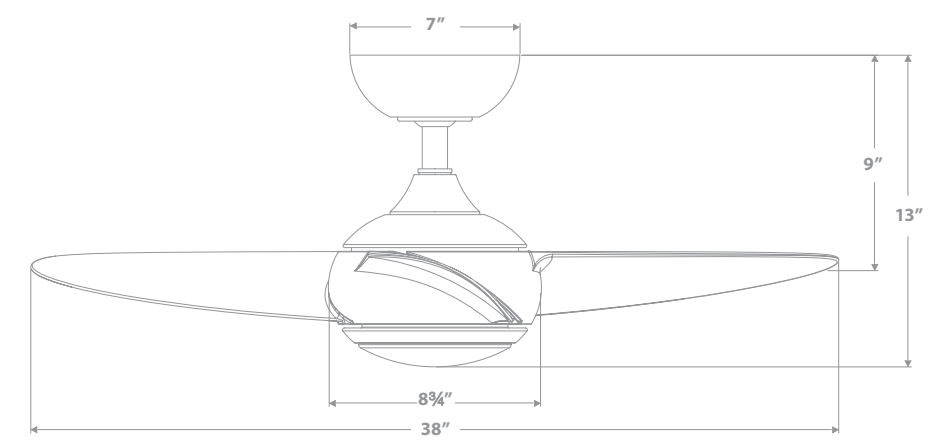

F-094L-MB
Matte Black

38" Loft

ENERGY GUIDE

Standard	High Speed	Weighted Average
Electricity	32 W	20 W
Airflow	4057 CFM	2467 CFM
Energy Costs*	-	\$5 yr
Efficiency	-	133 CFM/W

* Estimated annual energy cost based on \$0.12 per kWh and 6.4 hours use per day.