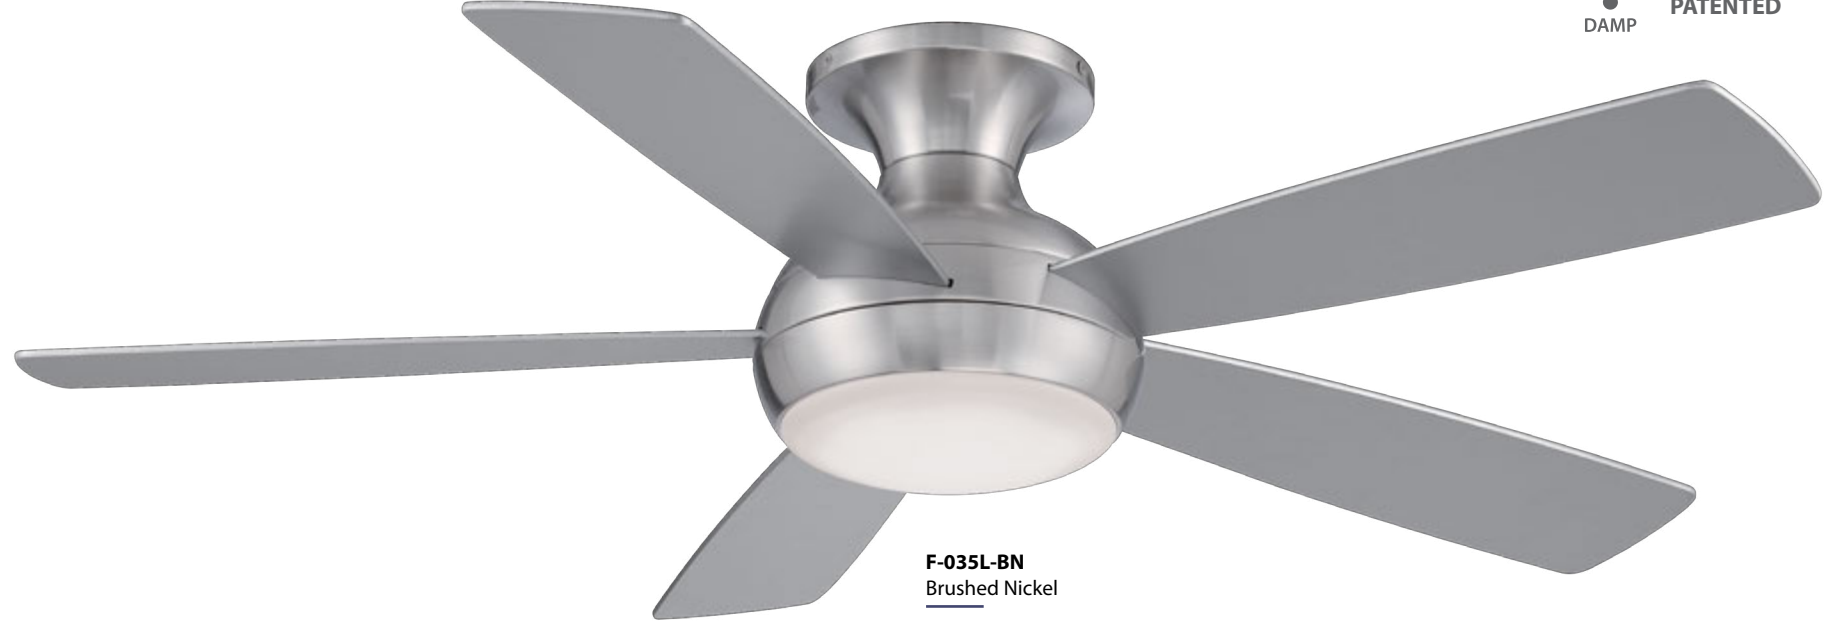

F-035L-BN
Brushed Nickel