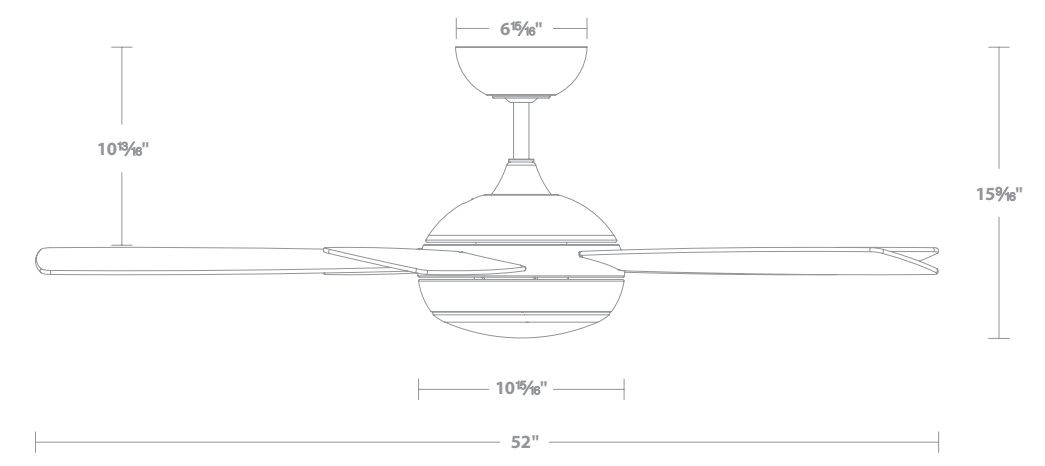

52" Odyssey

ENERGY GUIDE

Standard	High Speed	Weighted Average
Electricity	28 W	21 W
Airflow	5042 CFM	3221 CFM
Energy Costs*	-	$6 yr
Efficiency	-	155 CFM/W

* Estimated annual energy cost based on $0.12 per kWh and 6.4 hours use per day.