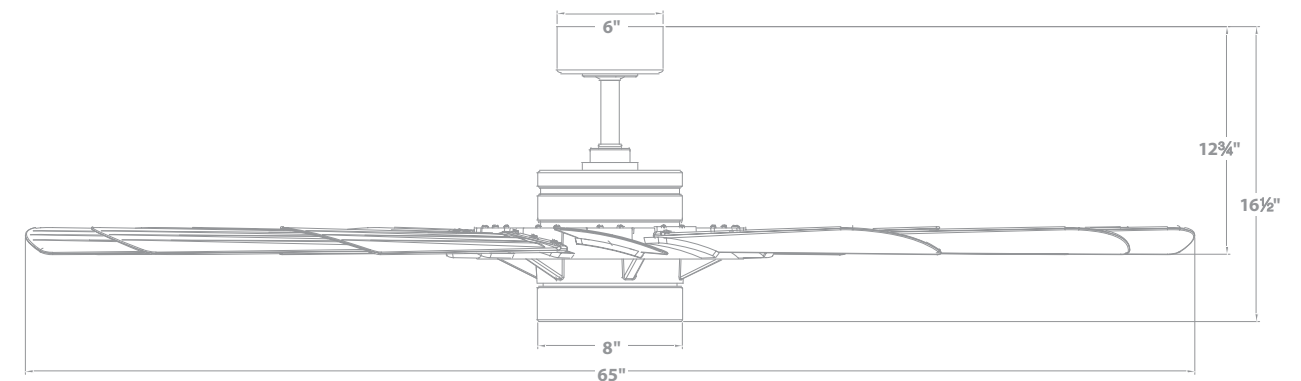

65" Windmill

ENERGY GUIDE

Standard	High Speed	Weighted Average
Electricity	42 W	28 W
Airflow	8726 CFM	5957 CFM
Energy Costs*	-	$9 yr
Efficiency	-	211 CFM/W

* Estimated annual energy cost based on $0.12 per kWh and 6.4 hours use per day.