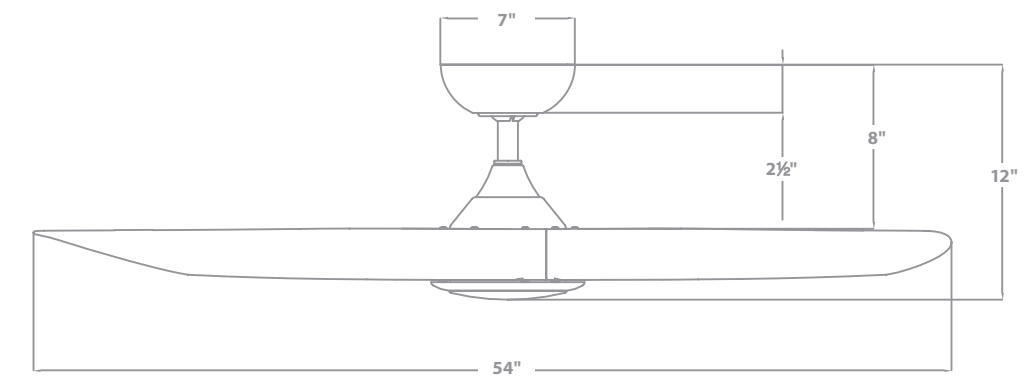

54" Swirl

ENERGY GUIDE

	Standard	High Speed	Weighted Average
Electricity		36 W	25 W
Airflow		5650 CFM	3687 CFM
Energy Costs*		-	$7 yr
Efficiency		-	150 CFM/W

* Estimated annual energy cost based on $0.12 per kWh and 6.4 hours use per day.