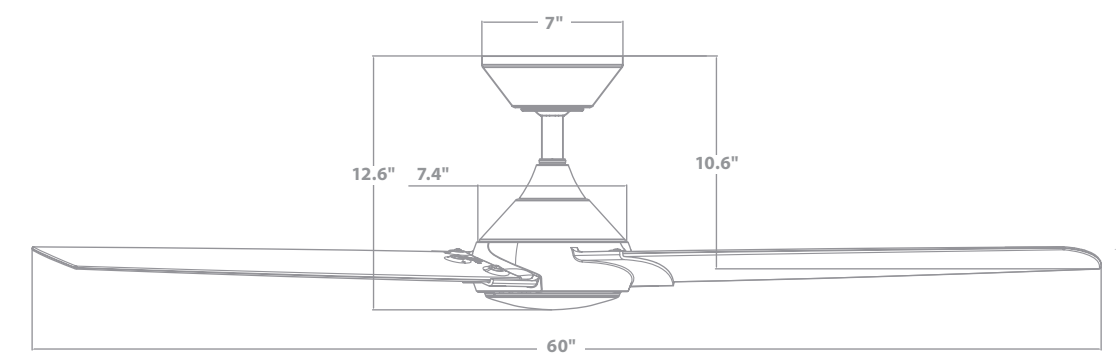

60" Zelda

ENERGY GUIDE

Standard	High Speed	Weighted Average
Electricity	24W	18 W
Airflow	5801 CFM	3797 CFM
Energy Costs*	-	$5 yr
Efficiency	-	207 CFM/W

* Estimated annual energy cost based on $0.12 per kWh and 6.4 hours use per day.