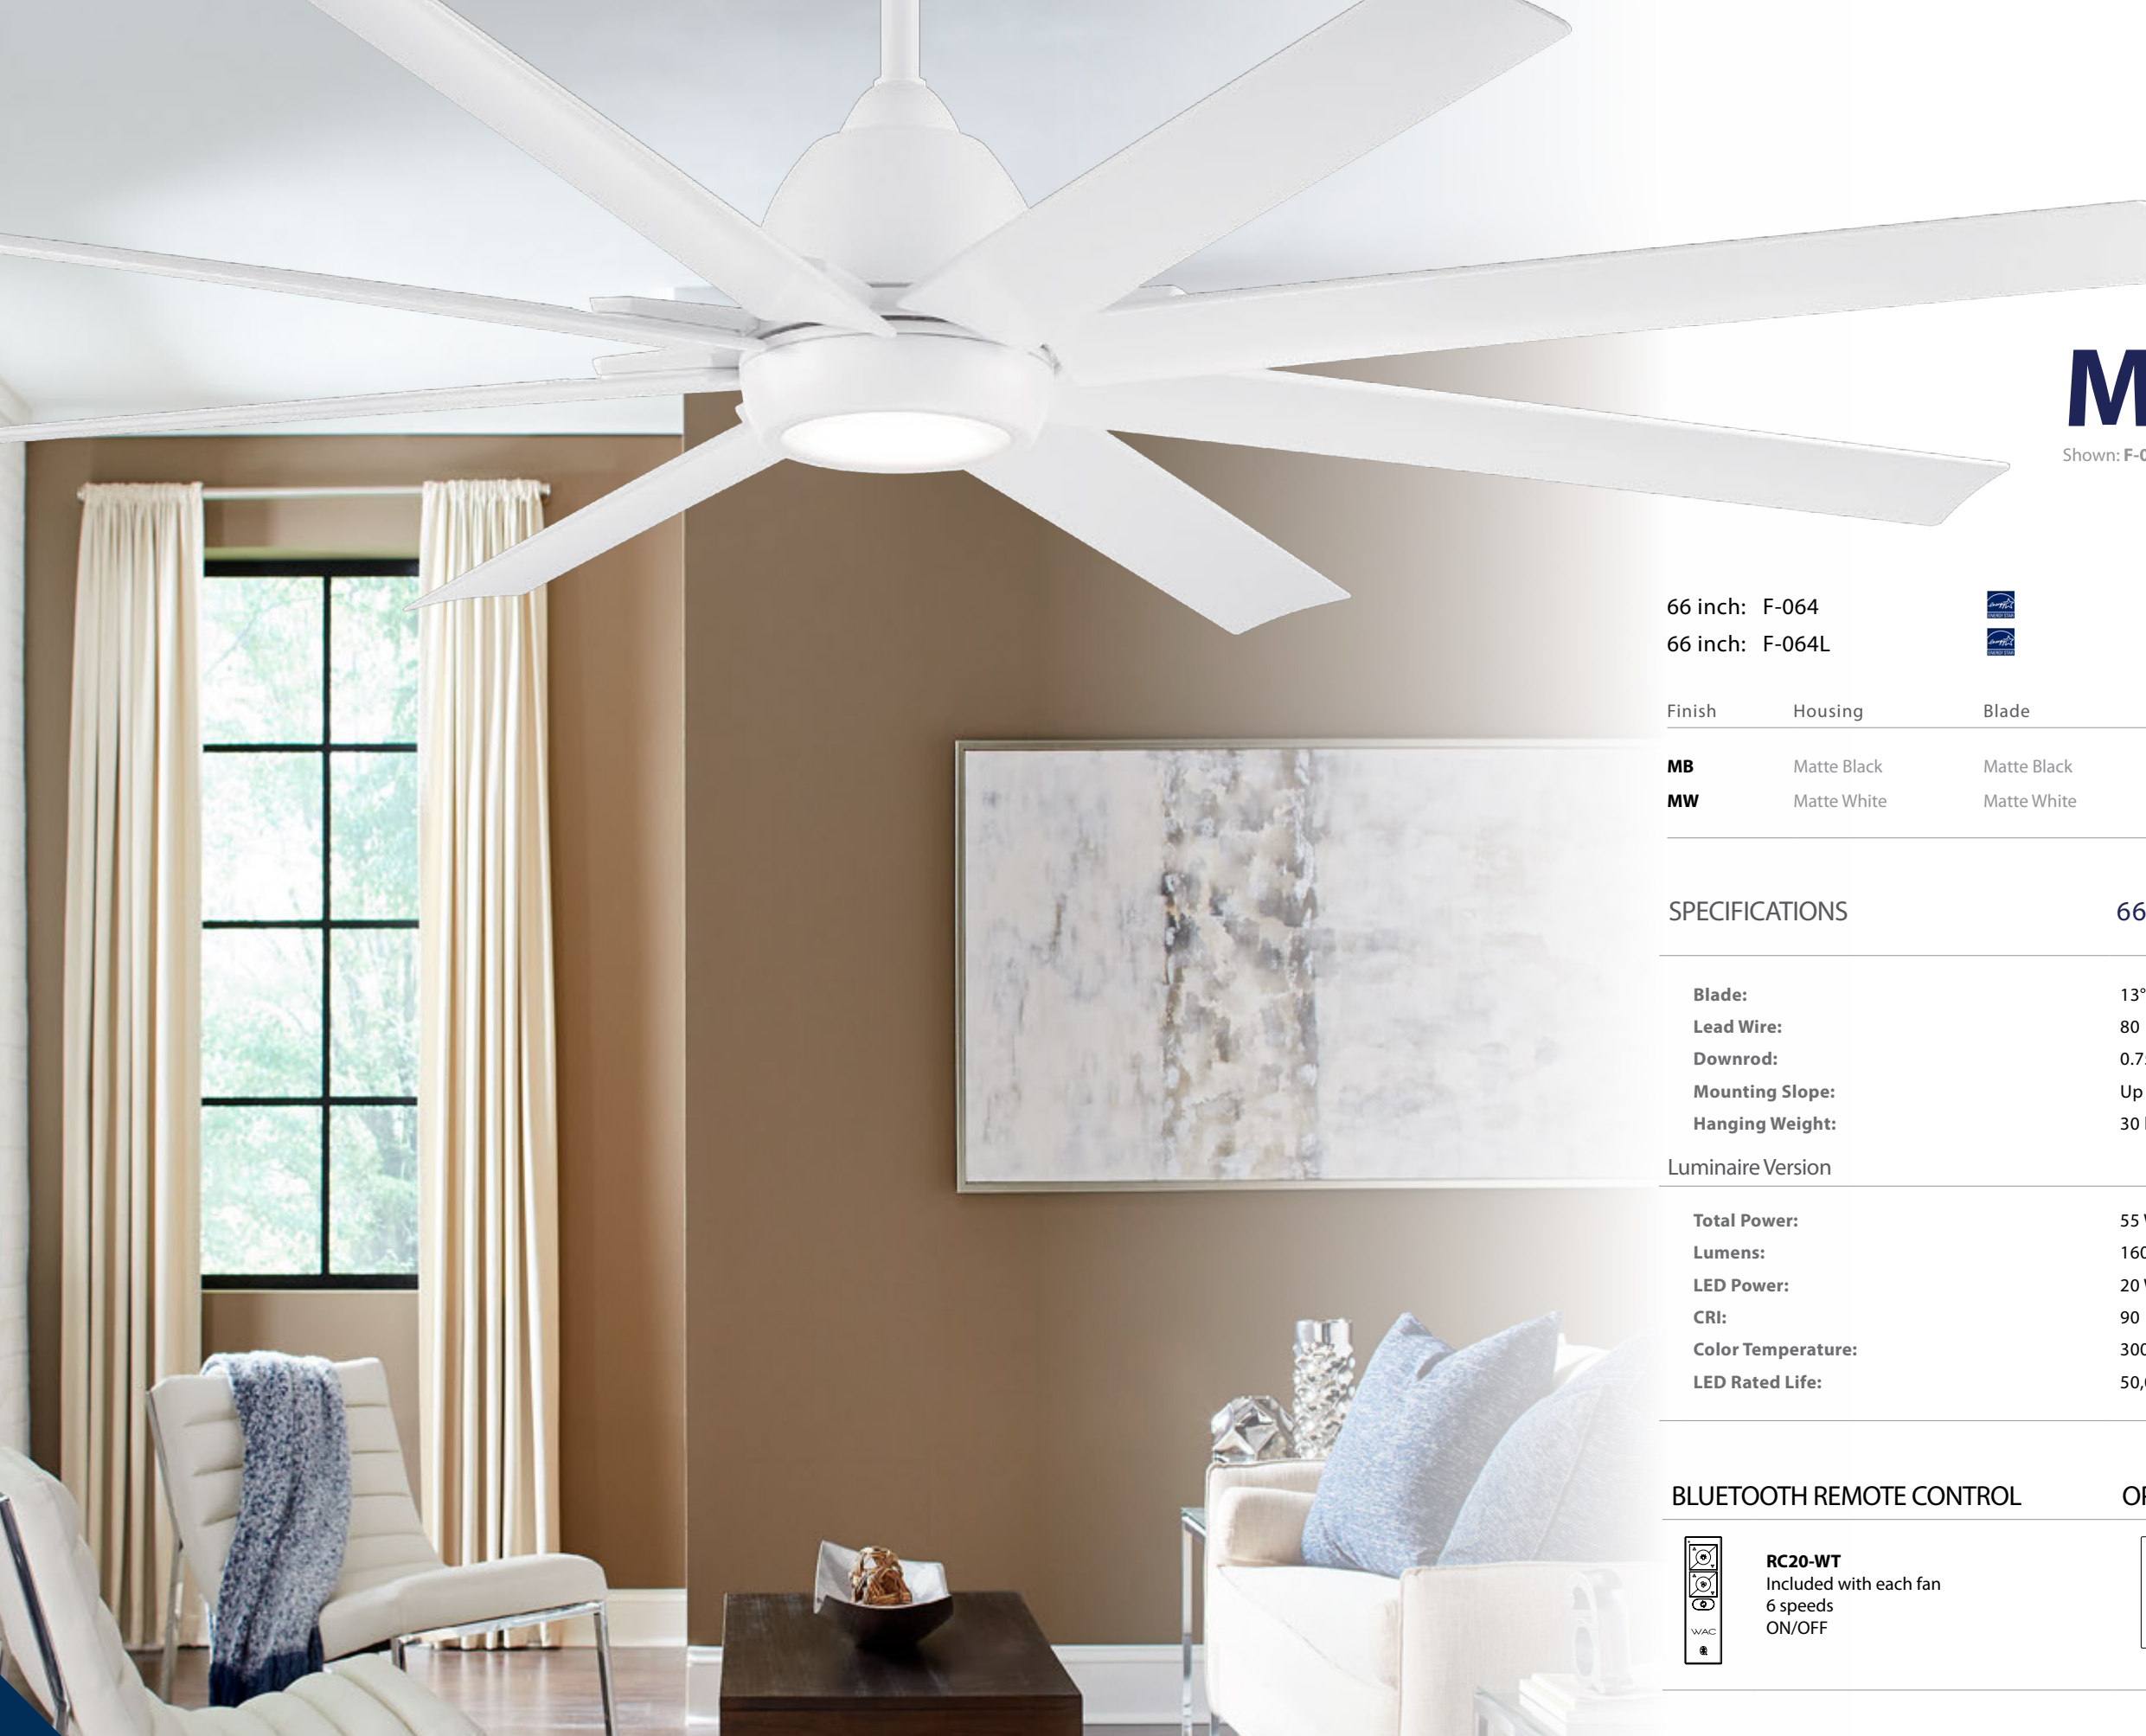

BLUETOOTH REMOTE CONTROL

OPTIONAL BLUETOOTH WALL CONTROL

RC20-WT
 Included with each fan
 6 speeds
 ON/OFF

WC20-WT
 Optional with each fan
 6 speeds
 ON/OFF

F-064L-MB
Matte Black

F-064-MW
Matte White
*Shown with luminaire cover