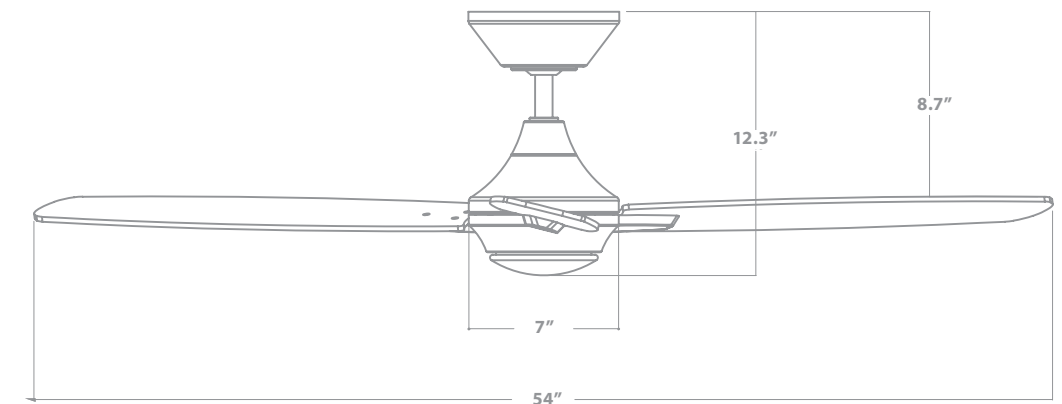

54" Blitzen

ENERGY GUIDE

Standard	High Speed	Weighted Average
Electricity	14 W	14 W
Airflow	4796 CFM	3042 CFM
Energy Costs*	-	$5 yr
Efficiency	-	169 CFM/W

* Estimated annual energy cost based on $0.12 per kWh and 6.4 hours use per day.