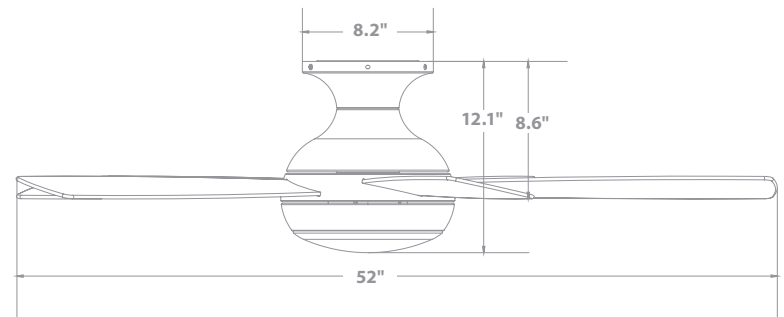

F-035L-MB
Matte Black

52" Odyssey

ENERGY GUIDE		
Standard	High Speed	Weighted Average
Electricity	31 W	23 W
Airflow	4782 CFM	2999 CFM
Energy Costs*	-	$6 yr
Efficiency	-	132 CFM/W