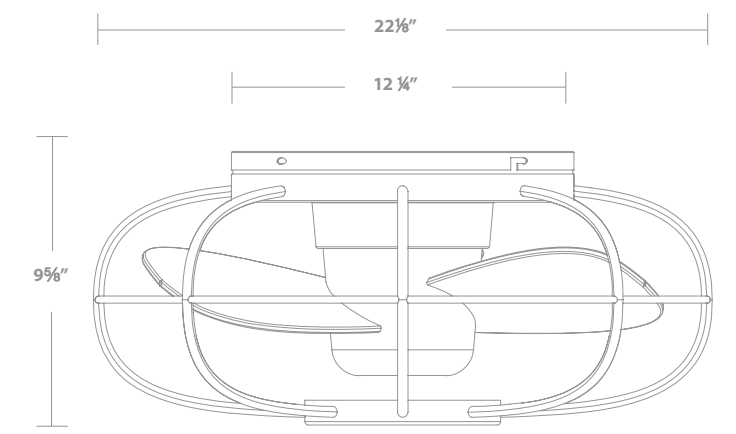

22" Aella

ENERGY GUIDE

Standard	High Speed	Weighted Average
Electricity	14 W	14 W
Airflow	1191 CFM	758 CFM
Energy Costs*	-	$4 yr
Efficiency	-	55 CFM/W

* Estimated annual energy cost based on $0.12 per kWh and 6.4 hours use per day.