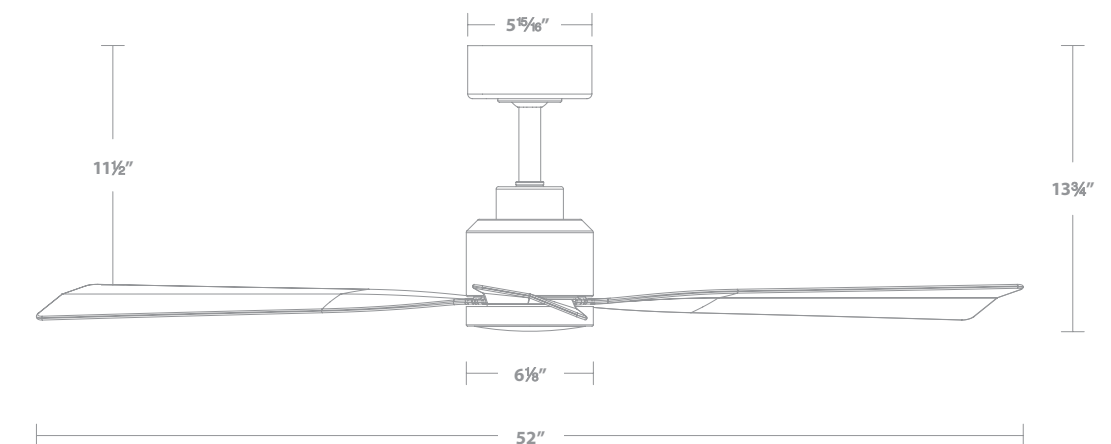

F-003-BA
Brushed Aluminum/Titanium Silver

*Shown with luminaire cover

F-003L-SB/MW
Soft Brass/Matte White

F-003L-SB/MB
Soft Brass/Matte Black

52" Clean

ENERGY GUIDE

	Standard	High Speed	Weighted Average
Electricity		30 W	21 W
Airflow		5924 CFM	4039 CFM
Energy Costs*		-	\$6 yr
Efficiency		-	188 CFM/W