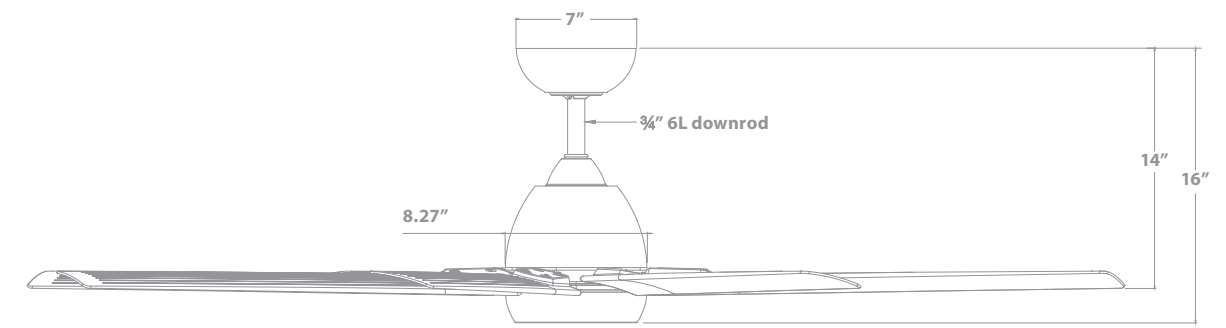

66" Mocha XL

ENERGY GUIDE

Standard	High Speed	Weighted Average
Electricity	35 W	24 W
Airflow	10853 CFM	7723 CFM
Energy Costs*	-	$7 yr
Efficiency	-	320 CFM/W

* Estimated annual energy cost based on $0.12 per kWh and 6.4 hours use per day.