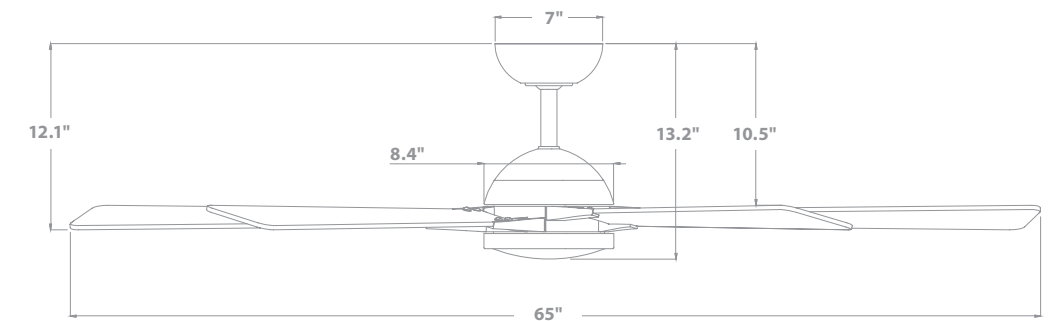

65" Rotary

ENERGY GUIDE

Standard	High Speed	Weighted Average
Electricity	38 W	25 W
Airflow	7018 CFM	4717 CFM
Energy Costs*	-	$7 yr
Efficiency	-	185 CFM/W

* Estimated annual energy cost based on $0.12 per kWh and 6.4 hours use per day.