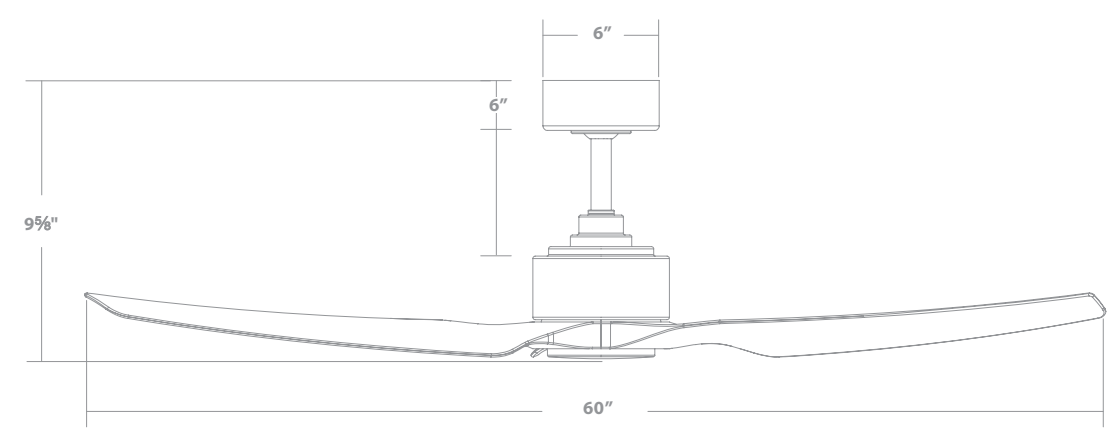

60" Stella

ENERGY GUIDE

Standard	High Speed	Weighted Average
Electricity	26 W	20 W
Airflow	5906 CFM	3946 CFM
Energy Costs*	-	$6 yr
Efficiency	-	195 CFM/W

* Estimated annual energy cost based on $0.12 per kWh and 6.4 hours use per day.