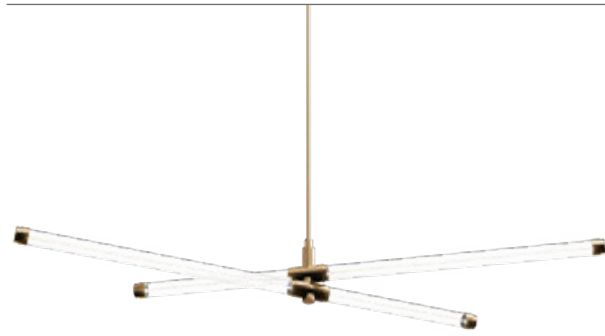

JEDI

MODEL   SIZE   COLOR TEMP

PD-51344   44 Inches   3000K

FINISH

AB: Aged Brass

BK: Black

KONE

MODEL   SIZE   COLOR TEMP

PD-72006-T24   6 Inches   3000K

FINISH

BK: Black

SN: Satin Nickel