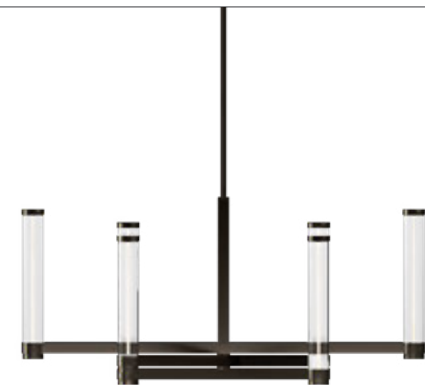

FINISH

JEDI

MODEL   SIZE   COLOR TEMP

PD-51327   *27 Inches*   *3000K*

FINISH