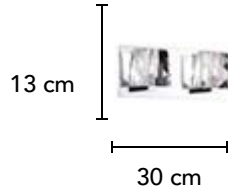

Altura
Ajustable

Colección
BARONI