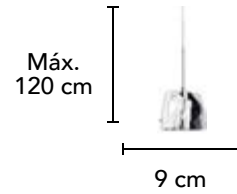

441051
Material: Cristal
Acabado: Cromo
40W G9