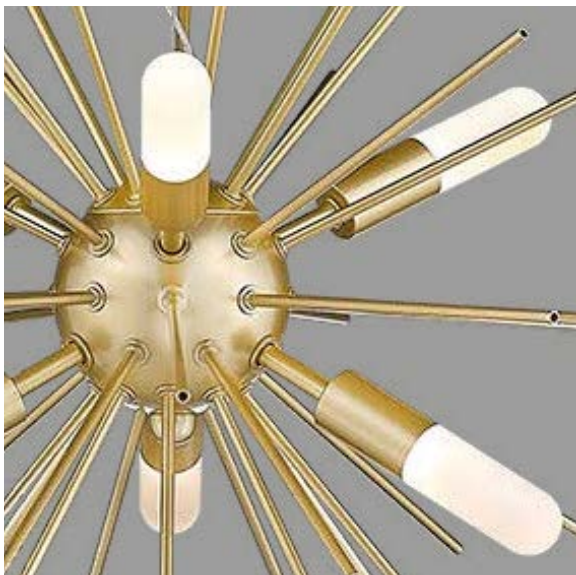

L46055 0L

Material: Metal
Acabado: Oro
28W LED
3000 K