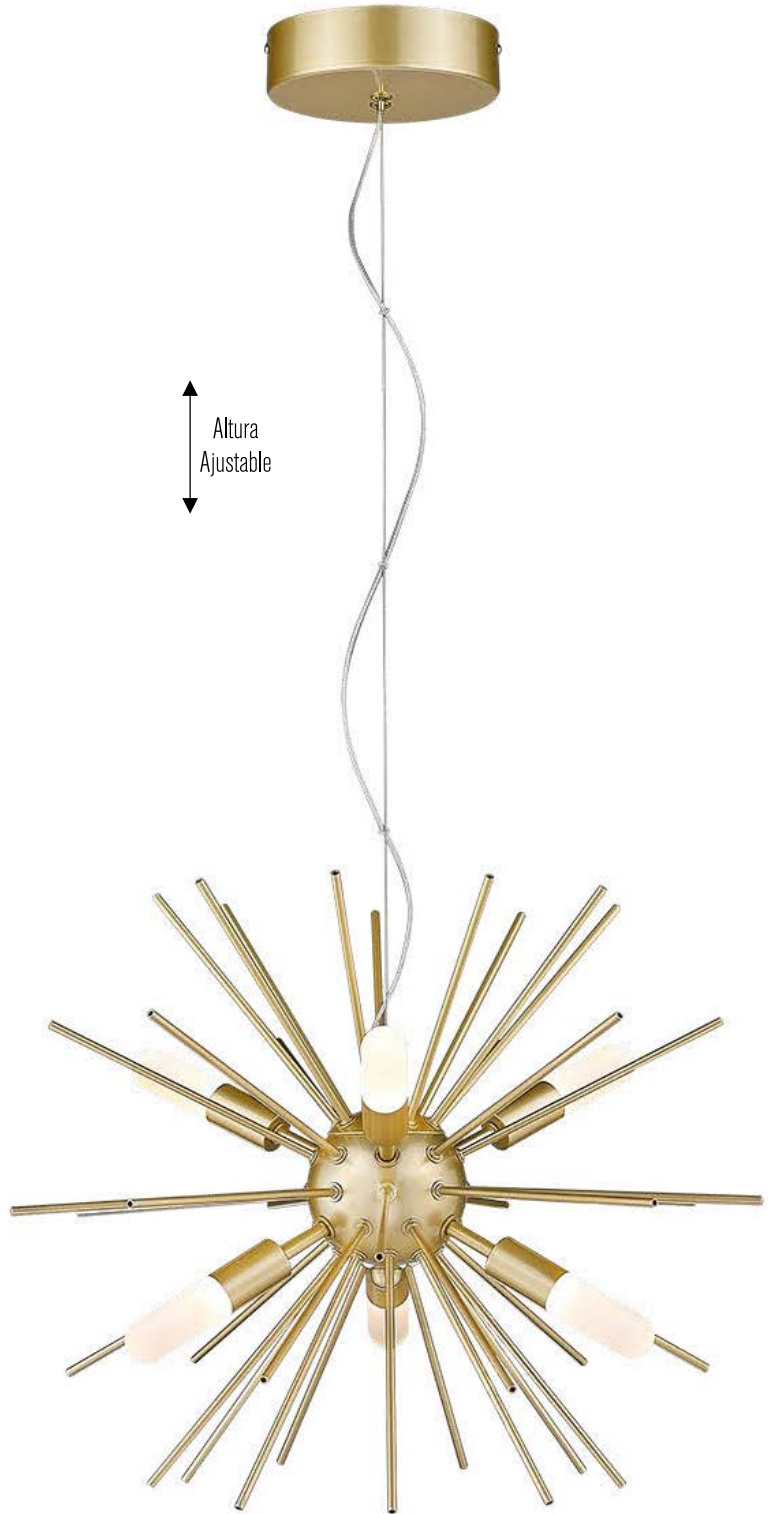

L46055 0L

Material: Metal
Acabado: Oro
28W LED
3000 K