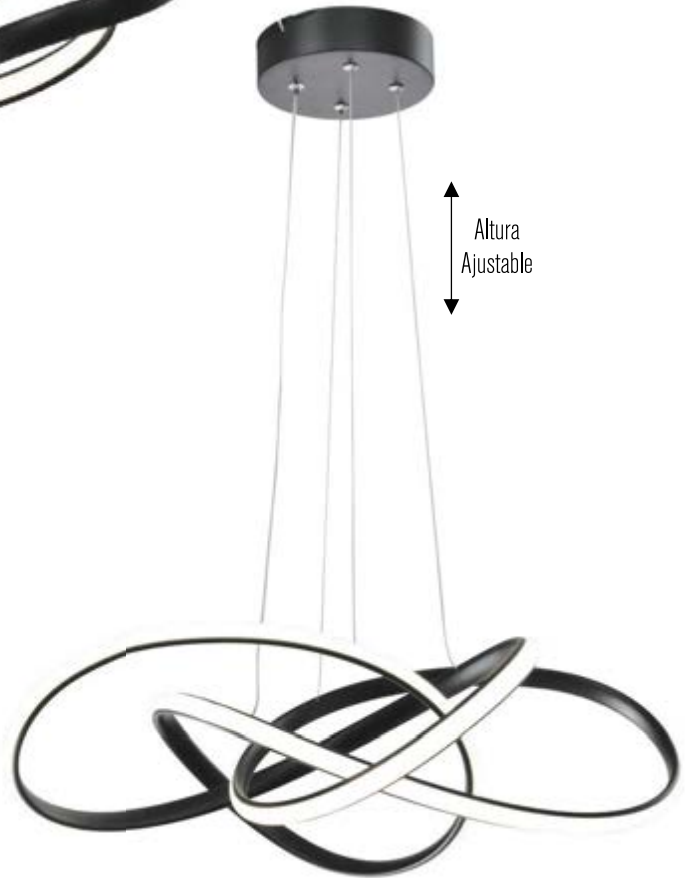

L48088 N

Material: Aluminio + Acrílico
Acabado: Negro
45W LED
3000 K

L48087 N

Material: Aluminio + Acrílico
Acabado: Negro
30W LED
3000 K