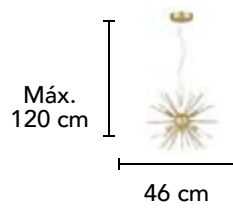

L46055 0L

Material: Metal
Acabado: Oro
28W LED
3000 K