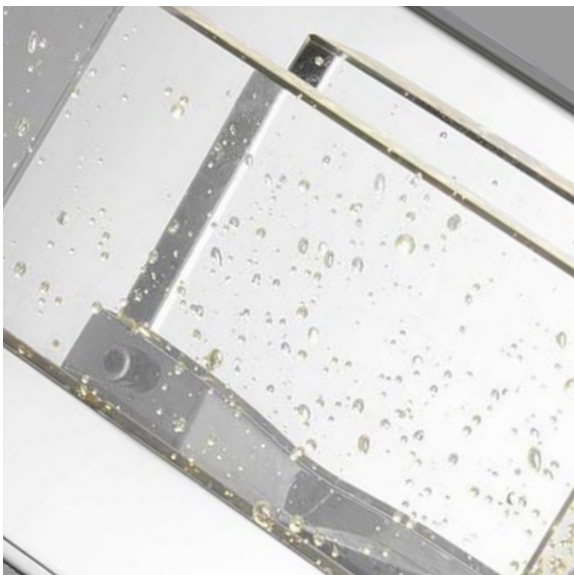

L74532 CH
Material: Acero Inoxidable
Acabado: Cromo
12W LED
3000 K