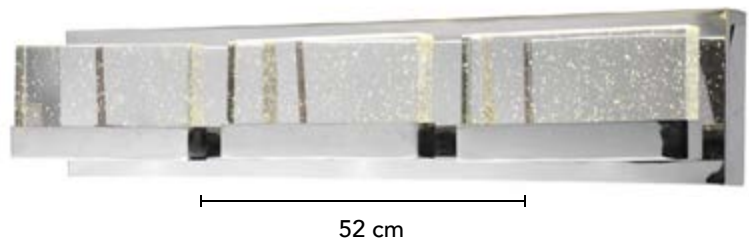

L74532 CH
Material: Acero Inoxidable
Acabado: Cromo
12W LED
3000 K