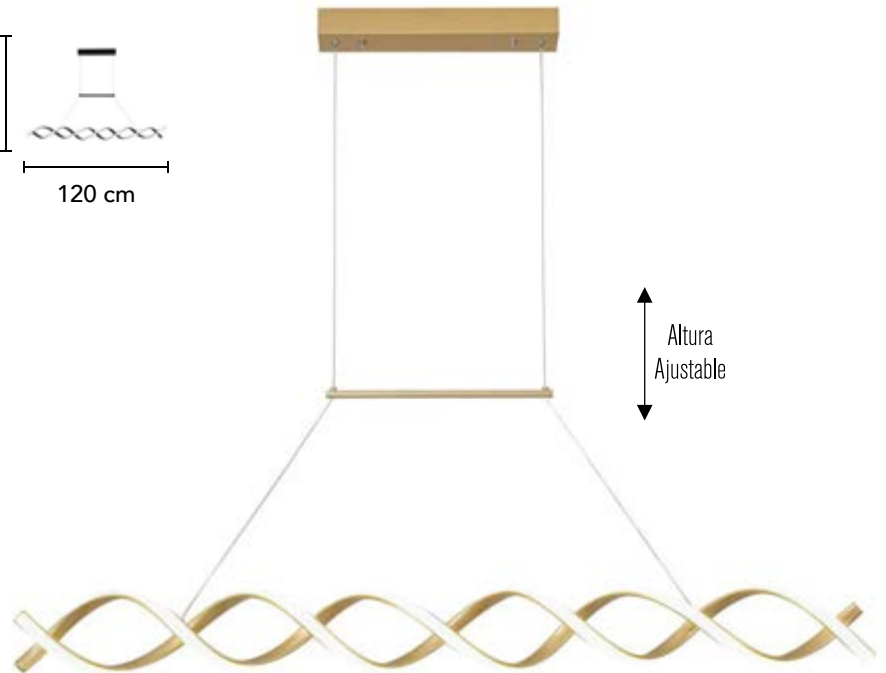

L43836 N

Material: Aluminio
Acabado: Negro Arena
45W LED

L43836 GD

Material: Aluminio
Acabado: Dorado
45W LED